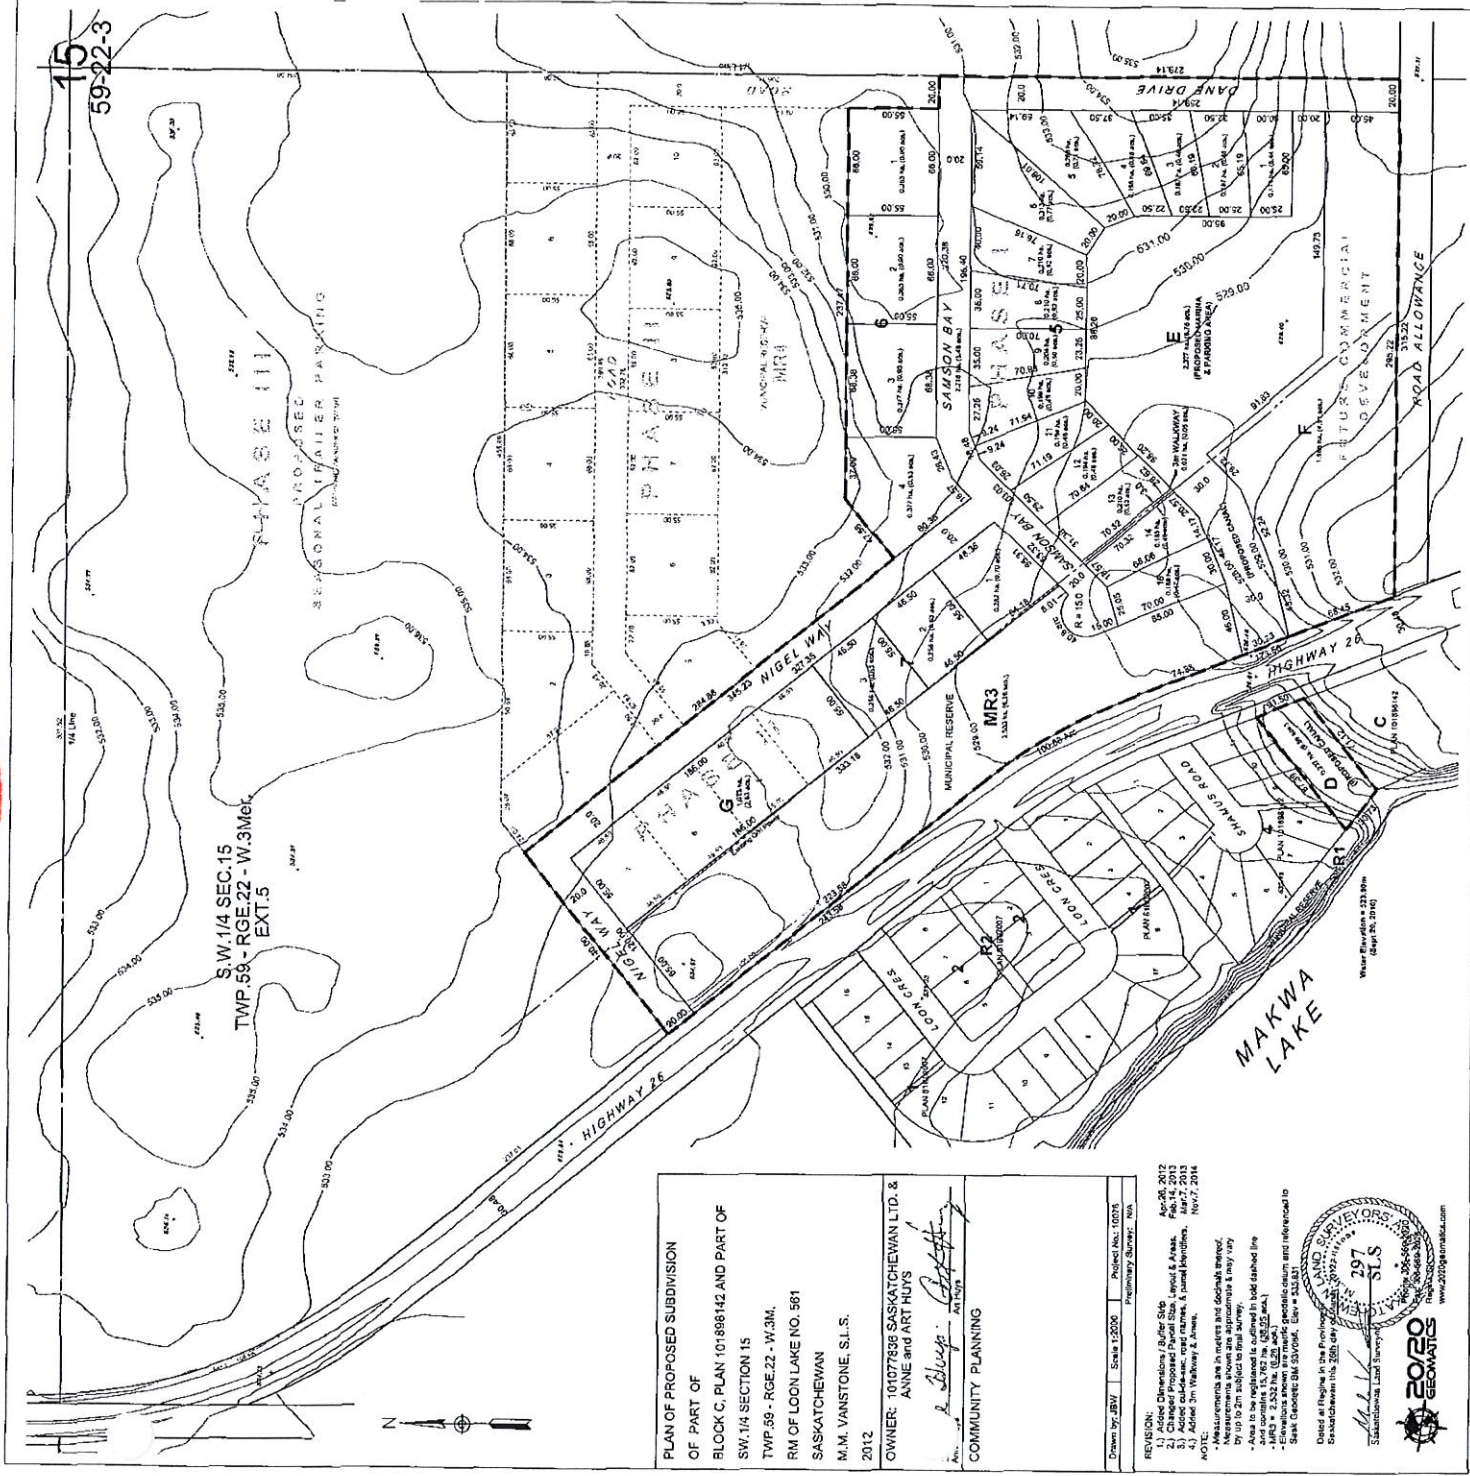

This map forms part of Bylaw 5/2015.

Aurii Scheuss,
Administrator

PLAN OF PROPOSED SUBDIVISION
OF PART OF
BLOCK C, PLAN 101898142, AND PART OF
SW. 1/4 SECTION 15
TWP. 59 - RGE. 22 - W. 3M.
RM OF LOON LAKE NO. 561
SASKATCHEWAN
M.M. VANSTONE, S.I.S.
2012
OWNER: 10107898 SASKATCHEWAN LTD. &
ANNE and ART HUYS
Art Huys
COMMUNITY PLANNING